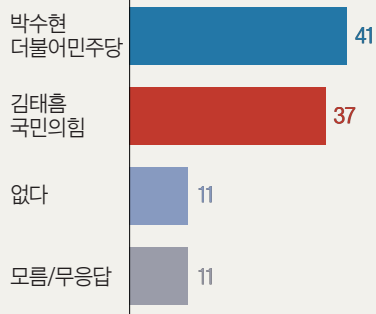

정청래 더불어민주당 대표가 21일 경기도 성남 서현역에서 열린 추미애 경기지사 후보 지원 유세에서 선거운동원과 인사하고 있다(왼쪽 사진). 같은 날 장동혁 국민의힘 대표가 대전역에서 열린 합동 출정식에서 지지를 호소하고 있다. [연합뉴스]

자료: KBS(의뢰기관)-한국리서치(조사기관)